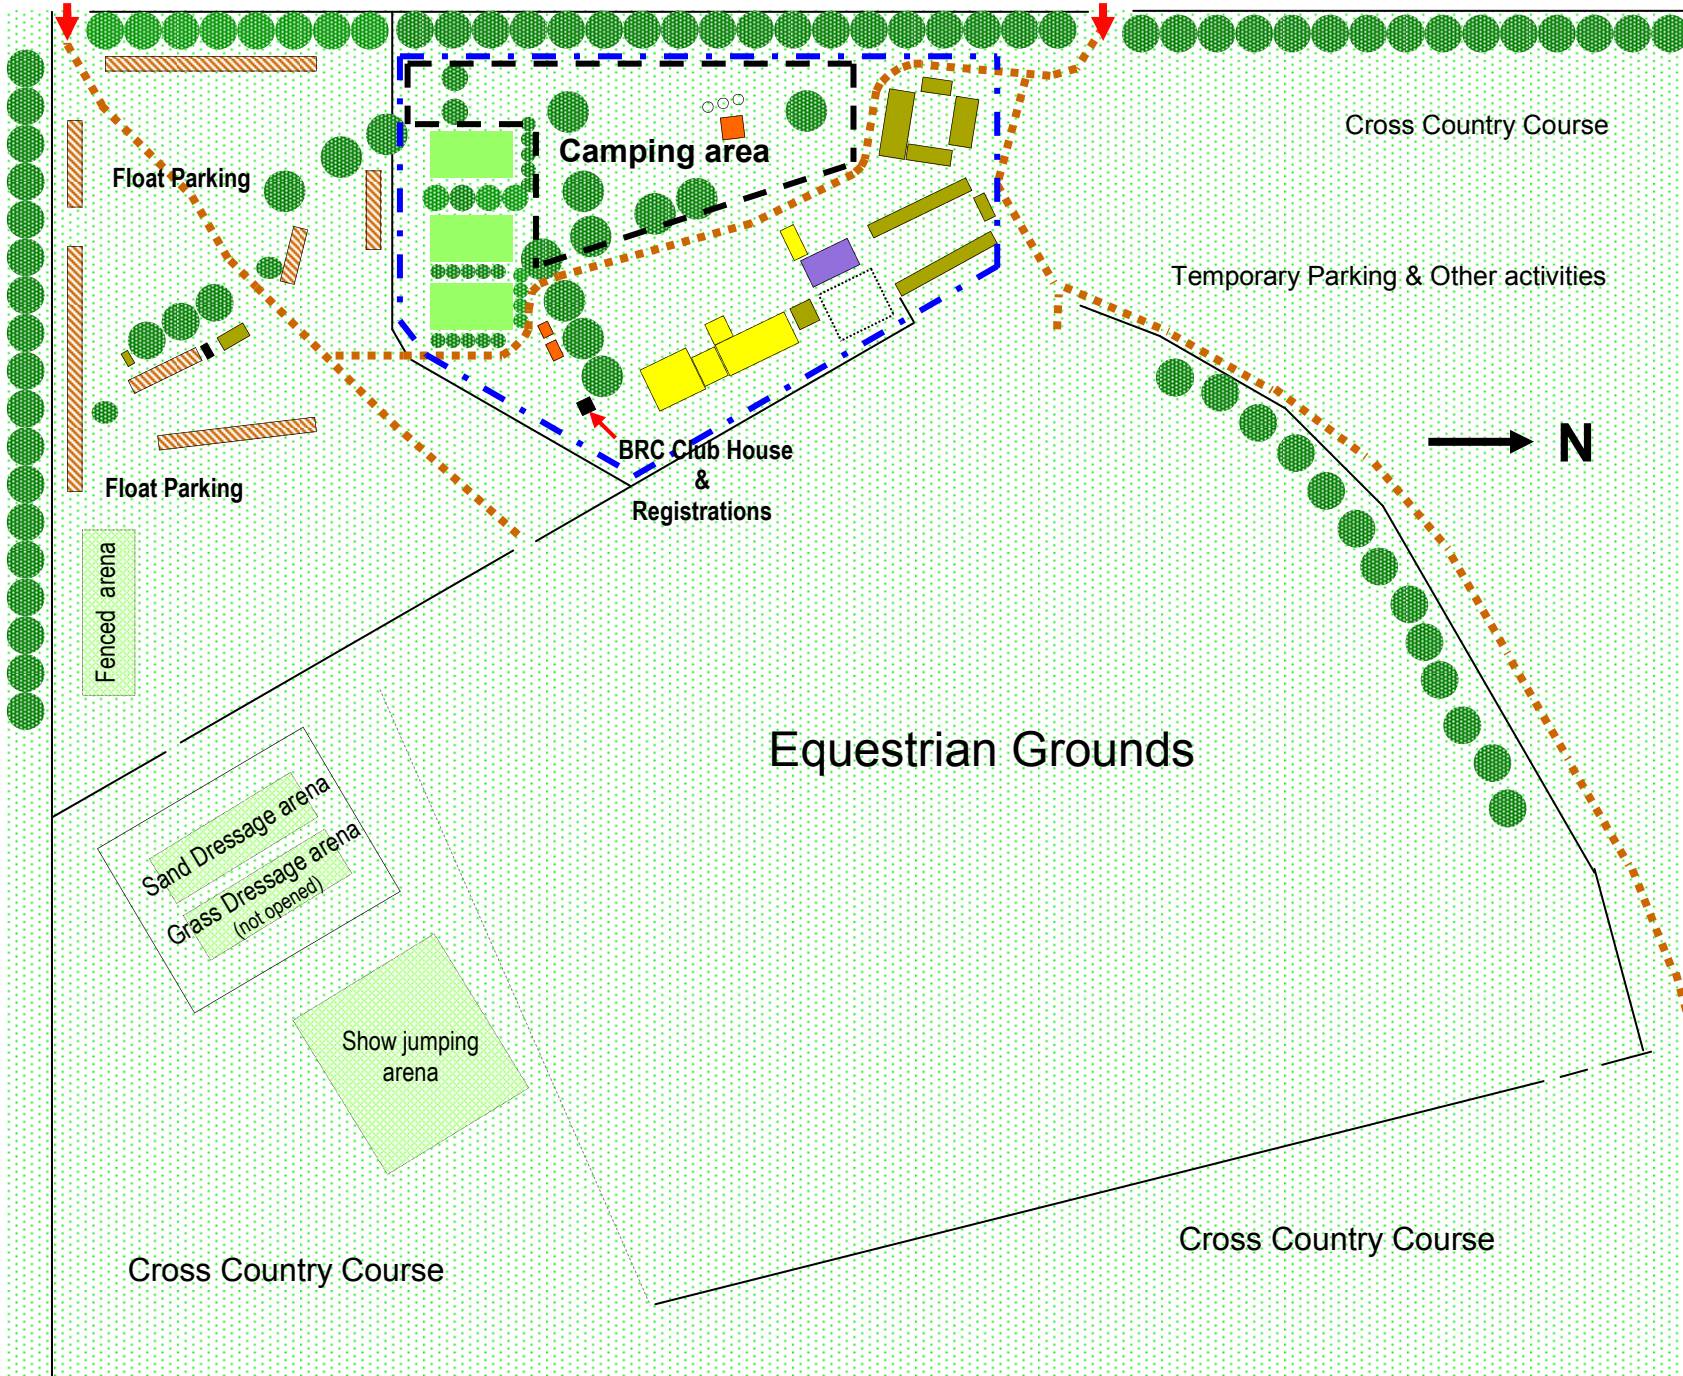

# Bungendore Showground

Gate Entry Trucks & Floats      Mathews Lane      Gate Entry Cars/Campers      To Bungendore Rd →

**KEY:**

-  Trees
-  Horse yards
-  Driveways
-  Toilets/Showers
-  Camping area
-  Non horse area
-  Function Facilities
-  Fence lines
-  Dog Show Arenas
-  General buildings
-  Meeting Room
-  BRC