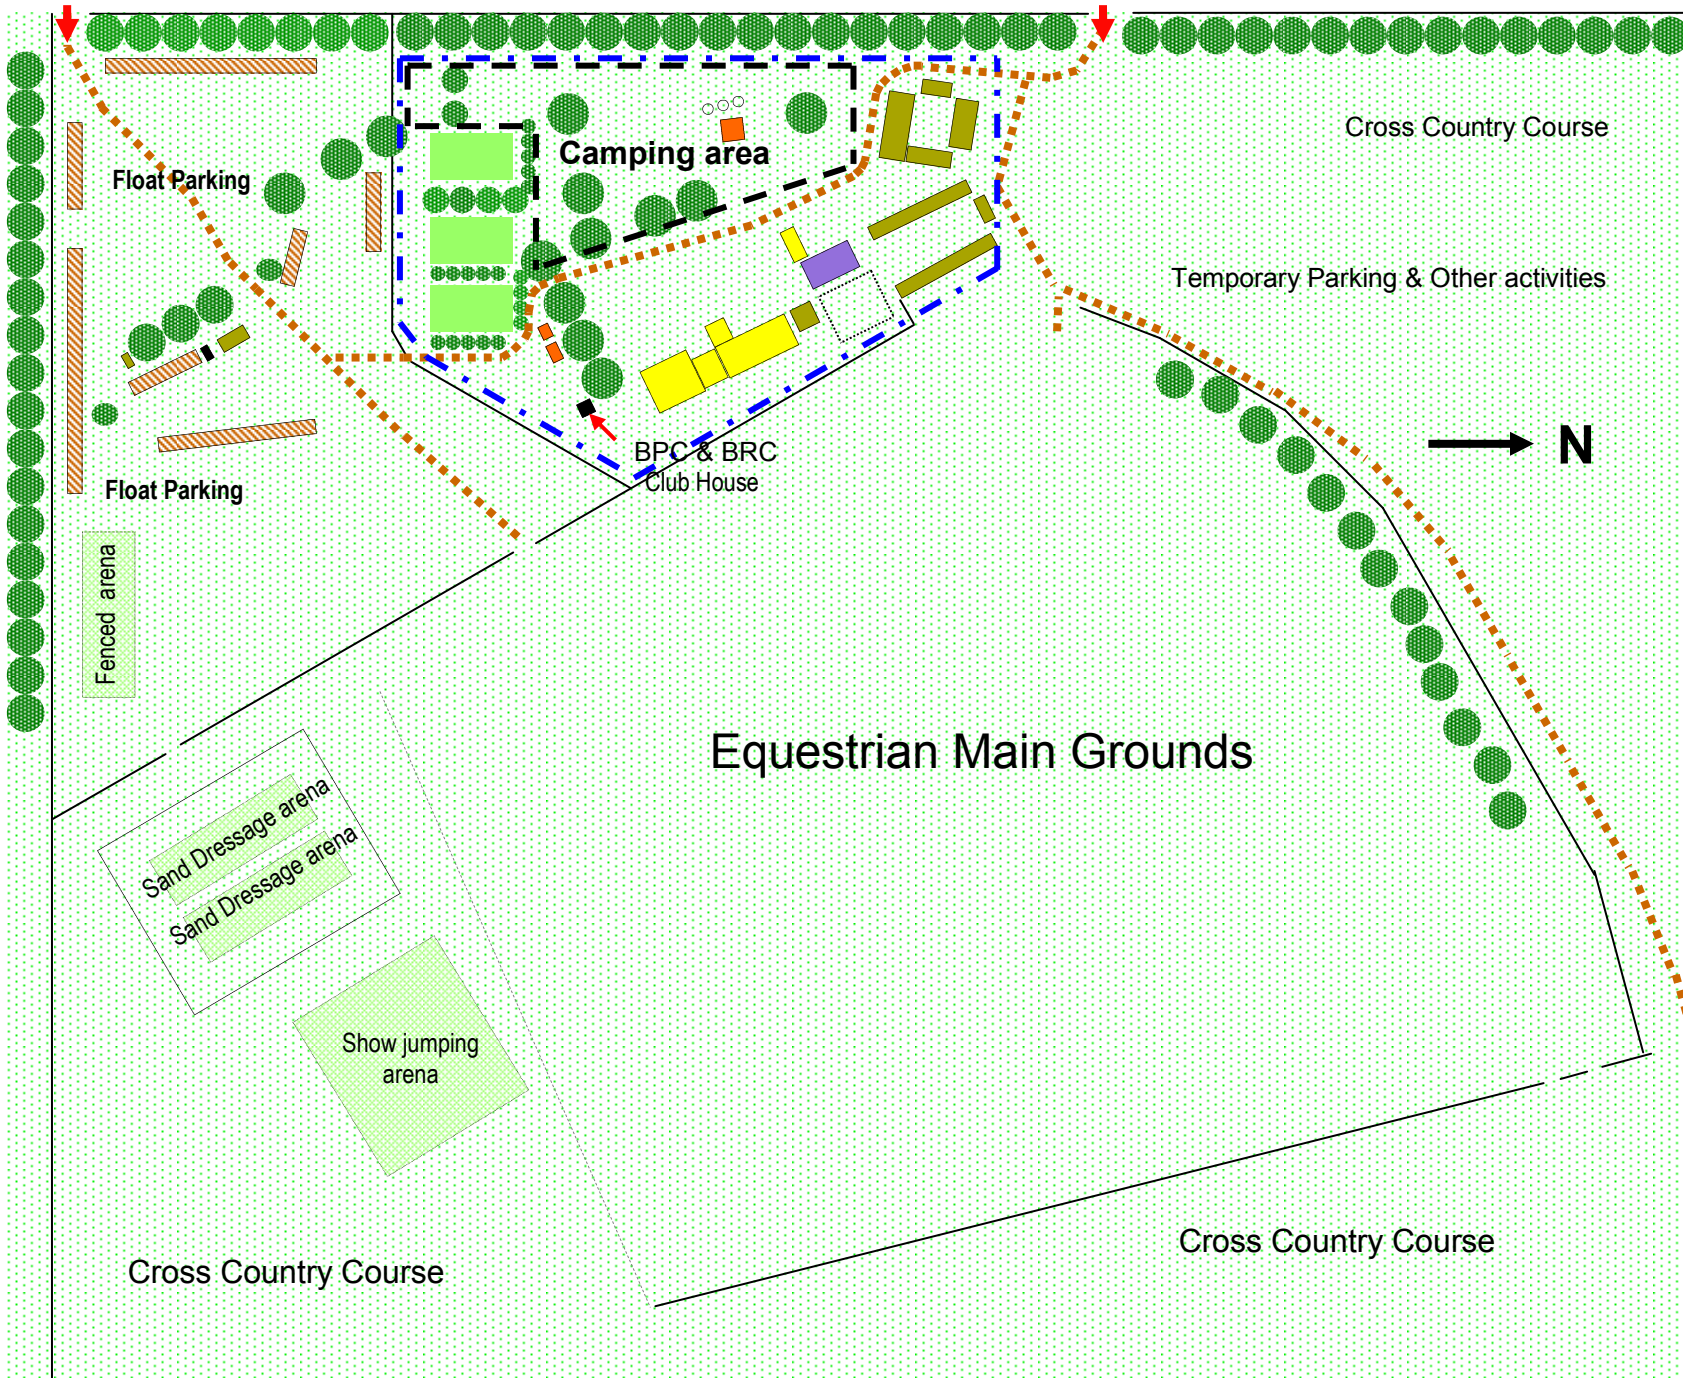

Bungendore Showground

Gate Entry Trucks & Floats Mathews Lane Gate Entry Cars/Campers To Bungendore Rd →

KEY:

-  Trees
-  Horse yards
-  Driveways
-  Toilets/Showers
-  Camping area
-  Non horse area
-  Function Facilities
-  Fence lines
-  Dog Show Arenas
-  General buildings
-  Meeting Room
-  BRC